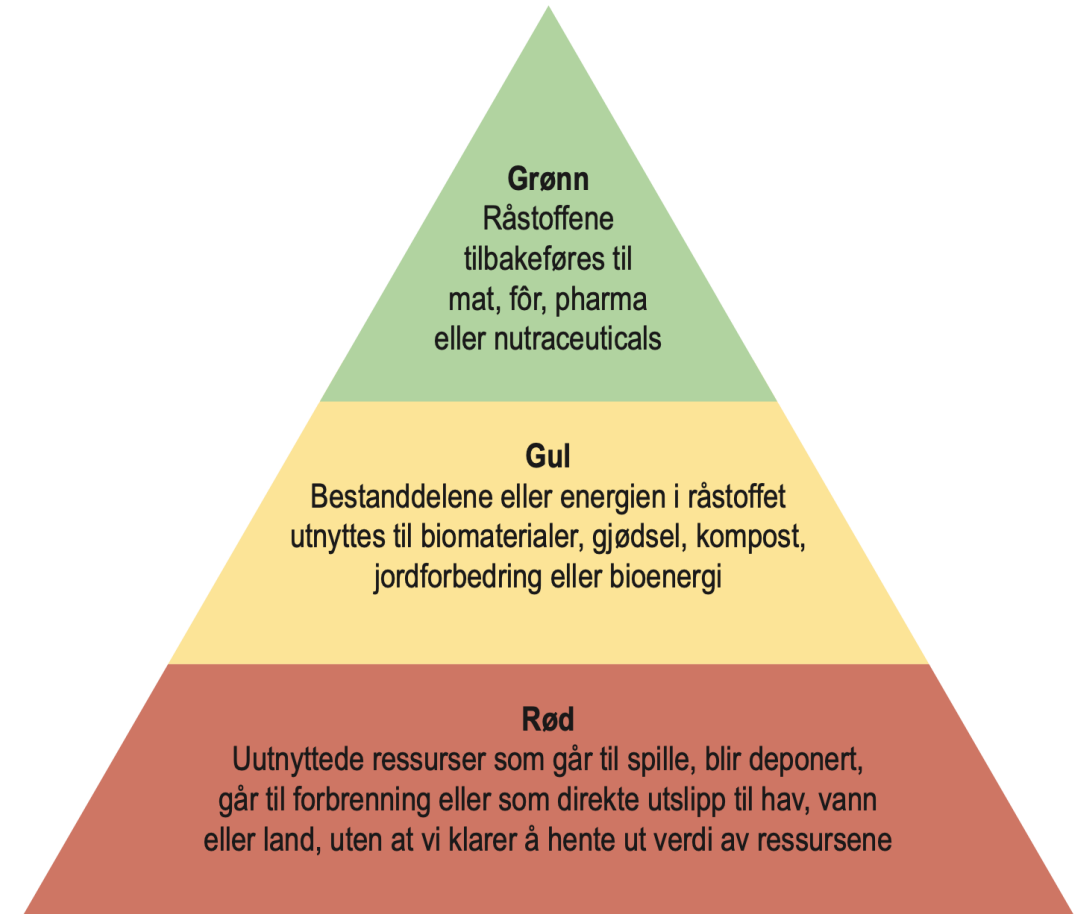

Policy-making

Replacing fossile
fuel with renewable

...without loosing an
inch of nature

A low-angle, close-up shot of a person's legs and feet walking on a forest path. The person is wearing light blue denim jeans with the cuffs rolled up and dark-colored sneakers with white soles. The path is covered in a thick layer of vibrant green moss and some dry, brown twigs. The background is a soft-focus forest with sunlight filtering through the trees, creating a warm, dappled light effect.

... We all have to be
trailblazers

Inform
Use data

Food, Feed, Before Fuel

Kilde: BioDigSirk 2022

Economy of Scale

Economy of Scope

A vibrant, fantastical scene from the movie 'The Sandlot' featuring a large, colorful, and surreal landscape. The scene is set in a dark, cavernous environment with stone walls and a central waterfall. In the foreground, there is a large, colorful, and surreal landscape with a prominent, twisted, red and white structure on the left. The ground is covered in lush green grass and various fantastical plants, including a large, pink, trumpet-shaped flower. In the background, there are several small, red, humanoid figures running across the grass. A tall, white, futuristic-looking structure with a circular top and hanging lights stands in the center-right. The overall atmosphere is whimsical and imaginative. A large teal circle is overlaid on the center of the image, containing the text 'Do we need magic?' in white.