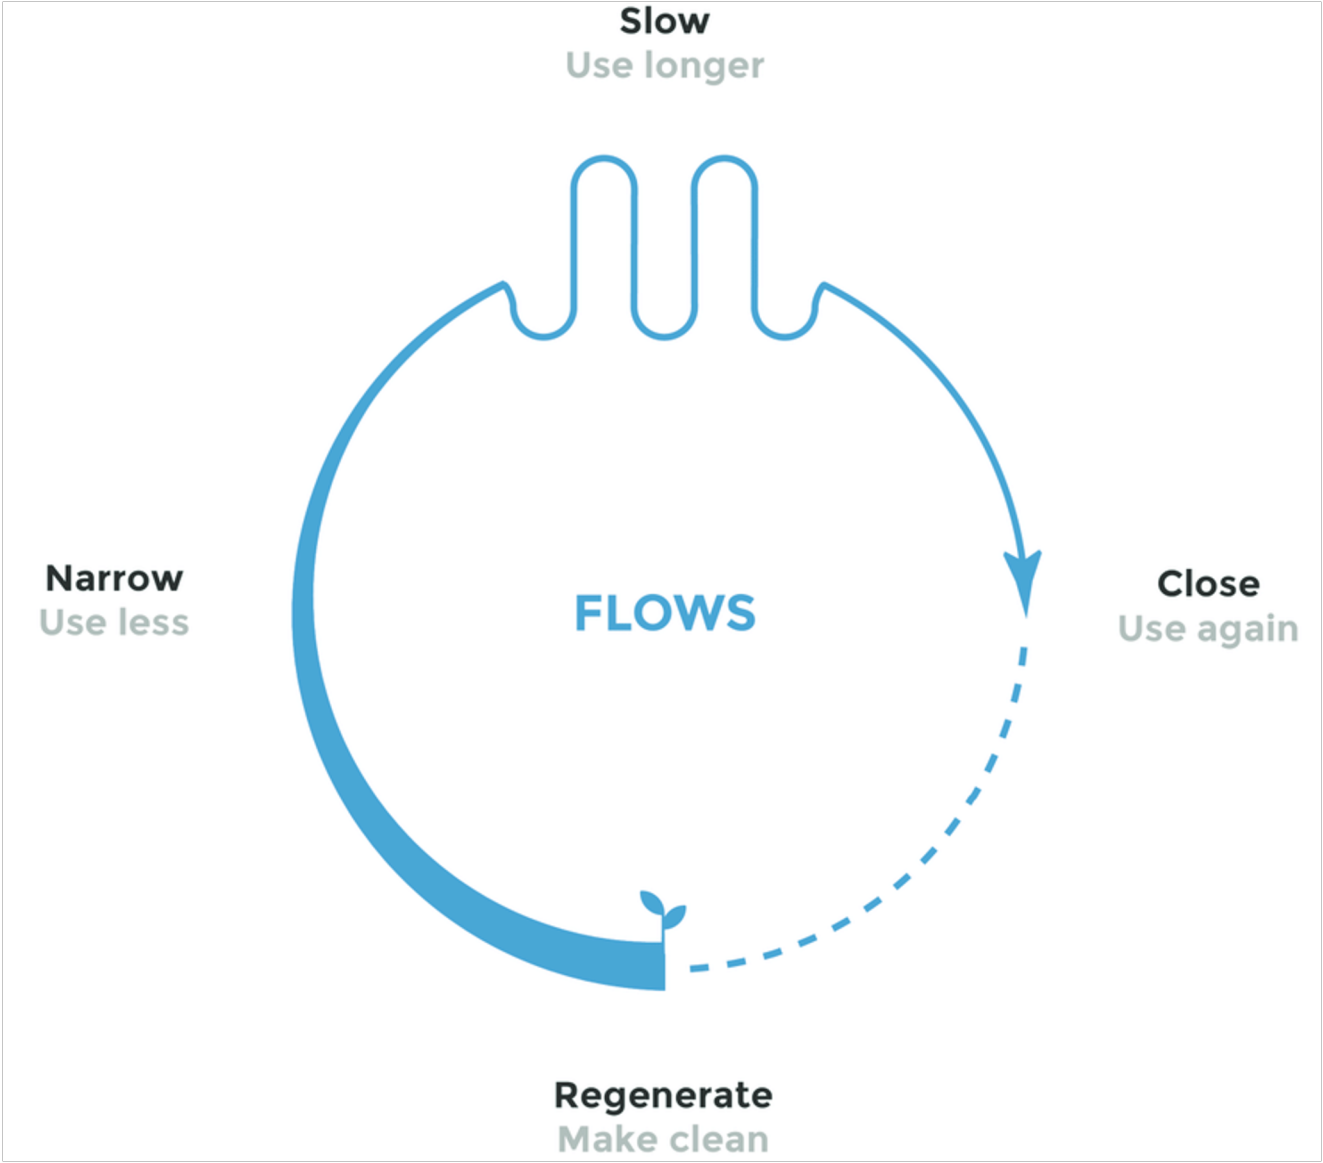

Policy-making

Replacing fossile
fuel with renewable

...without loosing an
inch of nature

A low-angle, close-up shot of a person's legs and feet walking on a forest path. The person is wearing light blue denim jeans with the cuffs rolled up and dark-colored sneakers with white soles. The path is covered in a thick layer of vibrant green moss and some dry, brown twigs. The background is a soft-focus forest with sunlight filtering through the trees, creating a warm, dappled light effect.

... We all have to be
trailblazers

Inform
Use data

Food, Feed, Before Fuel

Kilde: BioDigSirk 2022

Economy of Scale

Economy of Scope

A vibrant, fantastical scene from the movie 'The Sandlot' featuring a large, colorful, and surreal landscape. The scene is set in a dark, cavernous environment with stone walls and a central waterfall. In the foreground, there is a large, colorful, and surreal landscape with a prominent, twisted, red and white structure on the left. The ground is covered in lush green grass and various fantastical plants, including a large, pink, trumpet-shaped flower. In the background, there are several small, red, humanoid figures running across the grass. A tall, white, futuristic-looking structure with a circular top and hanging lights stands in the center-right. The overall atmosphere is whimsical and imaginative. A large teal circle is overlaid on the center of the image, containing the text 'Do we need magic?' in white.